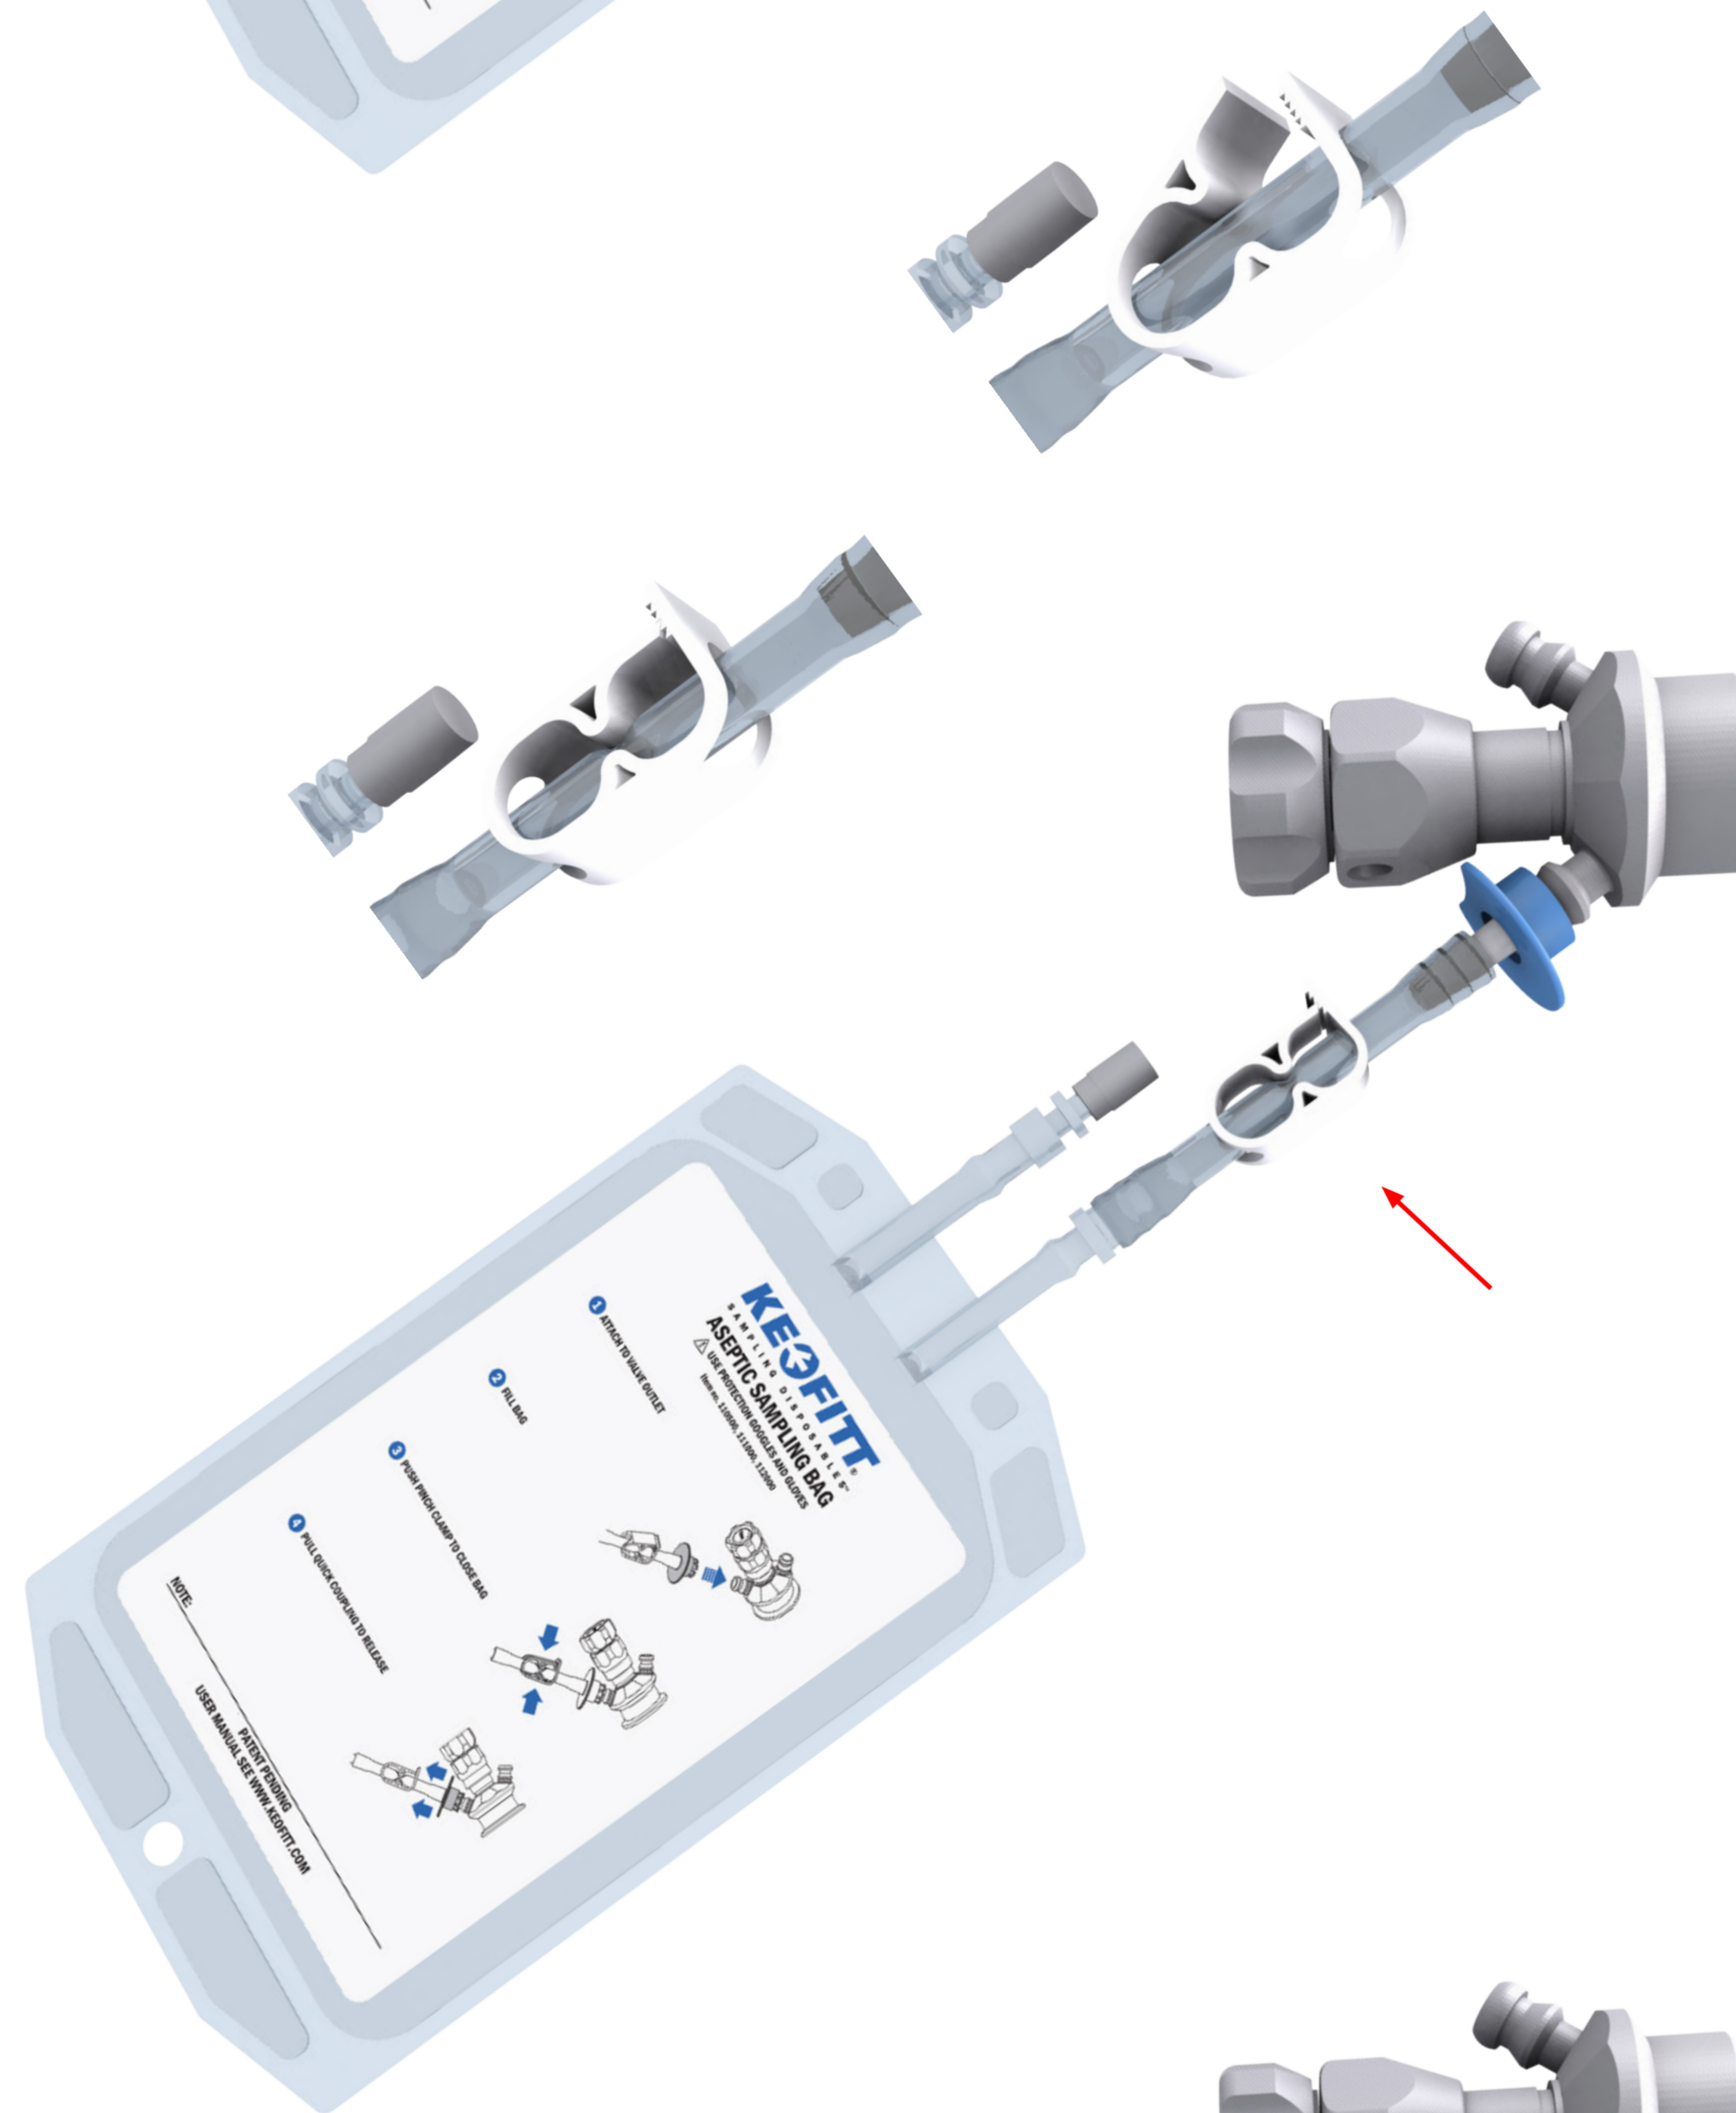

**SINGLE-
USE!**

NEW

**KEOFITT® STERILE
SAMPLING BAG**

**Remove safety foil
Snap fitting onto
sampling valve**

**Open sampling valve and fill bag
Close sampling valve**

Push pinch clamp to close bag

**Unlock fitting
Release sample**