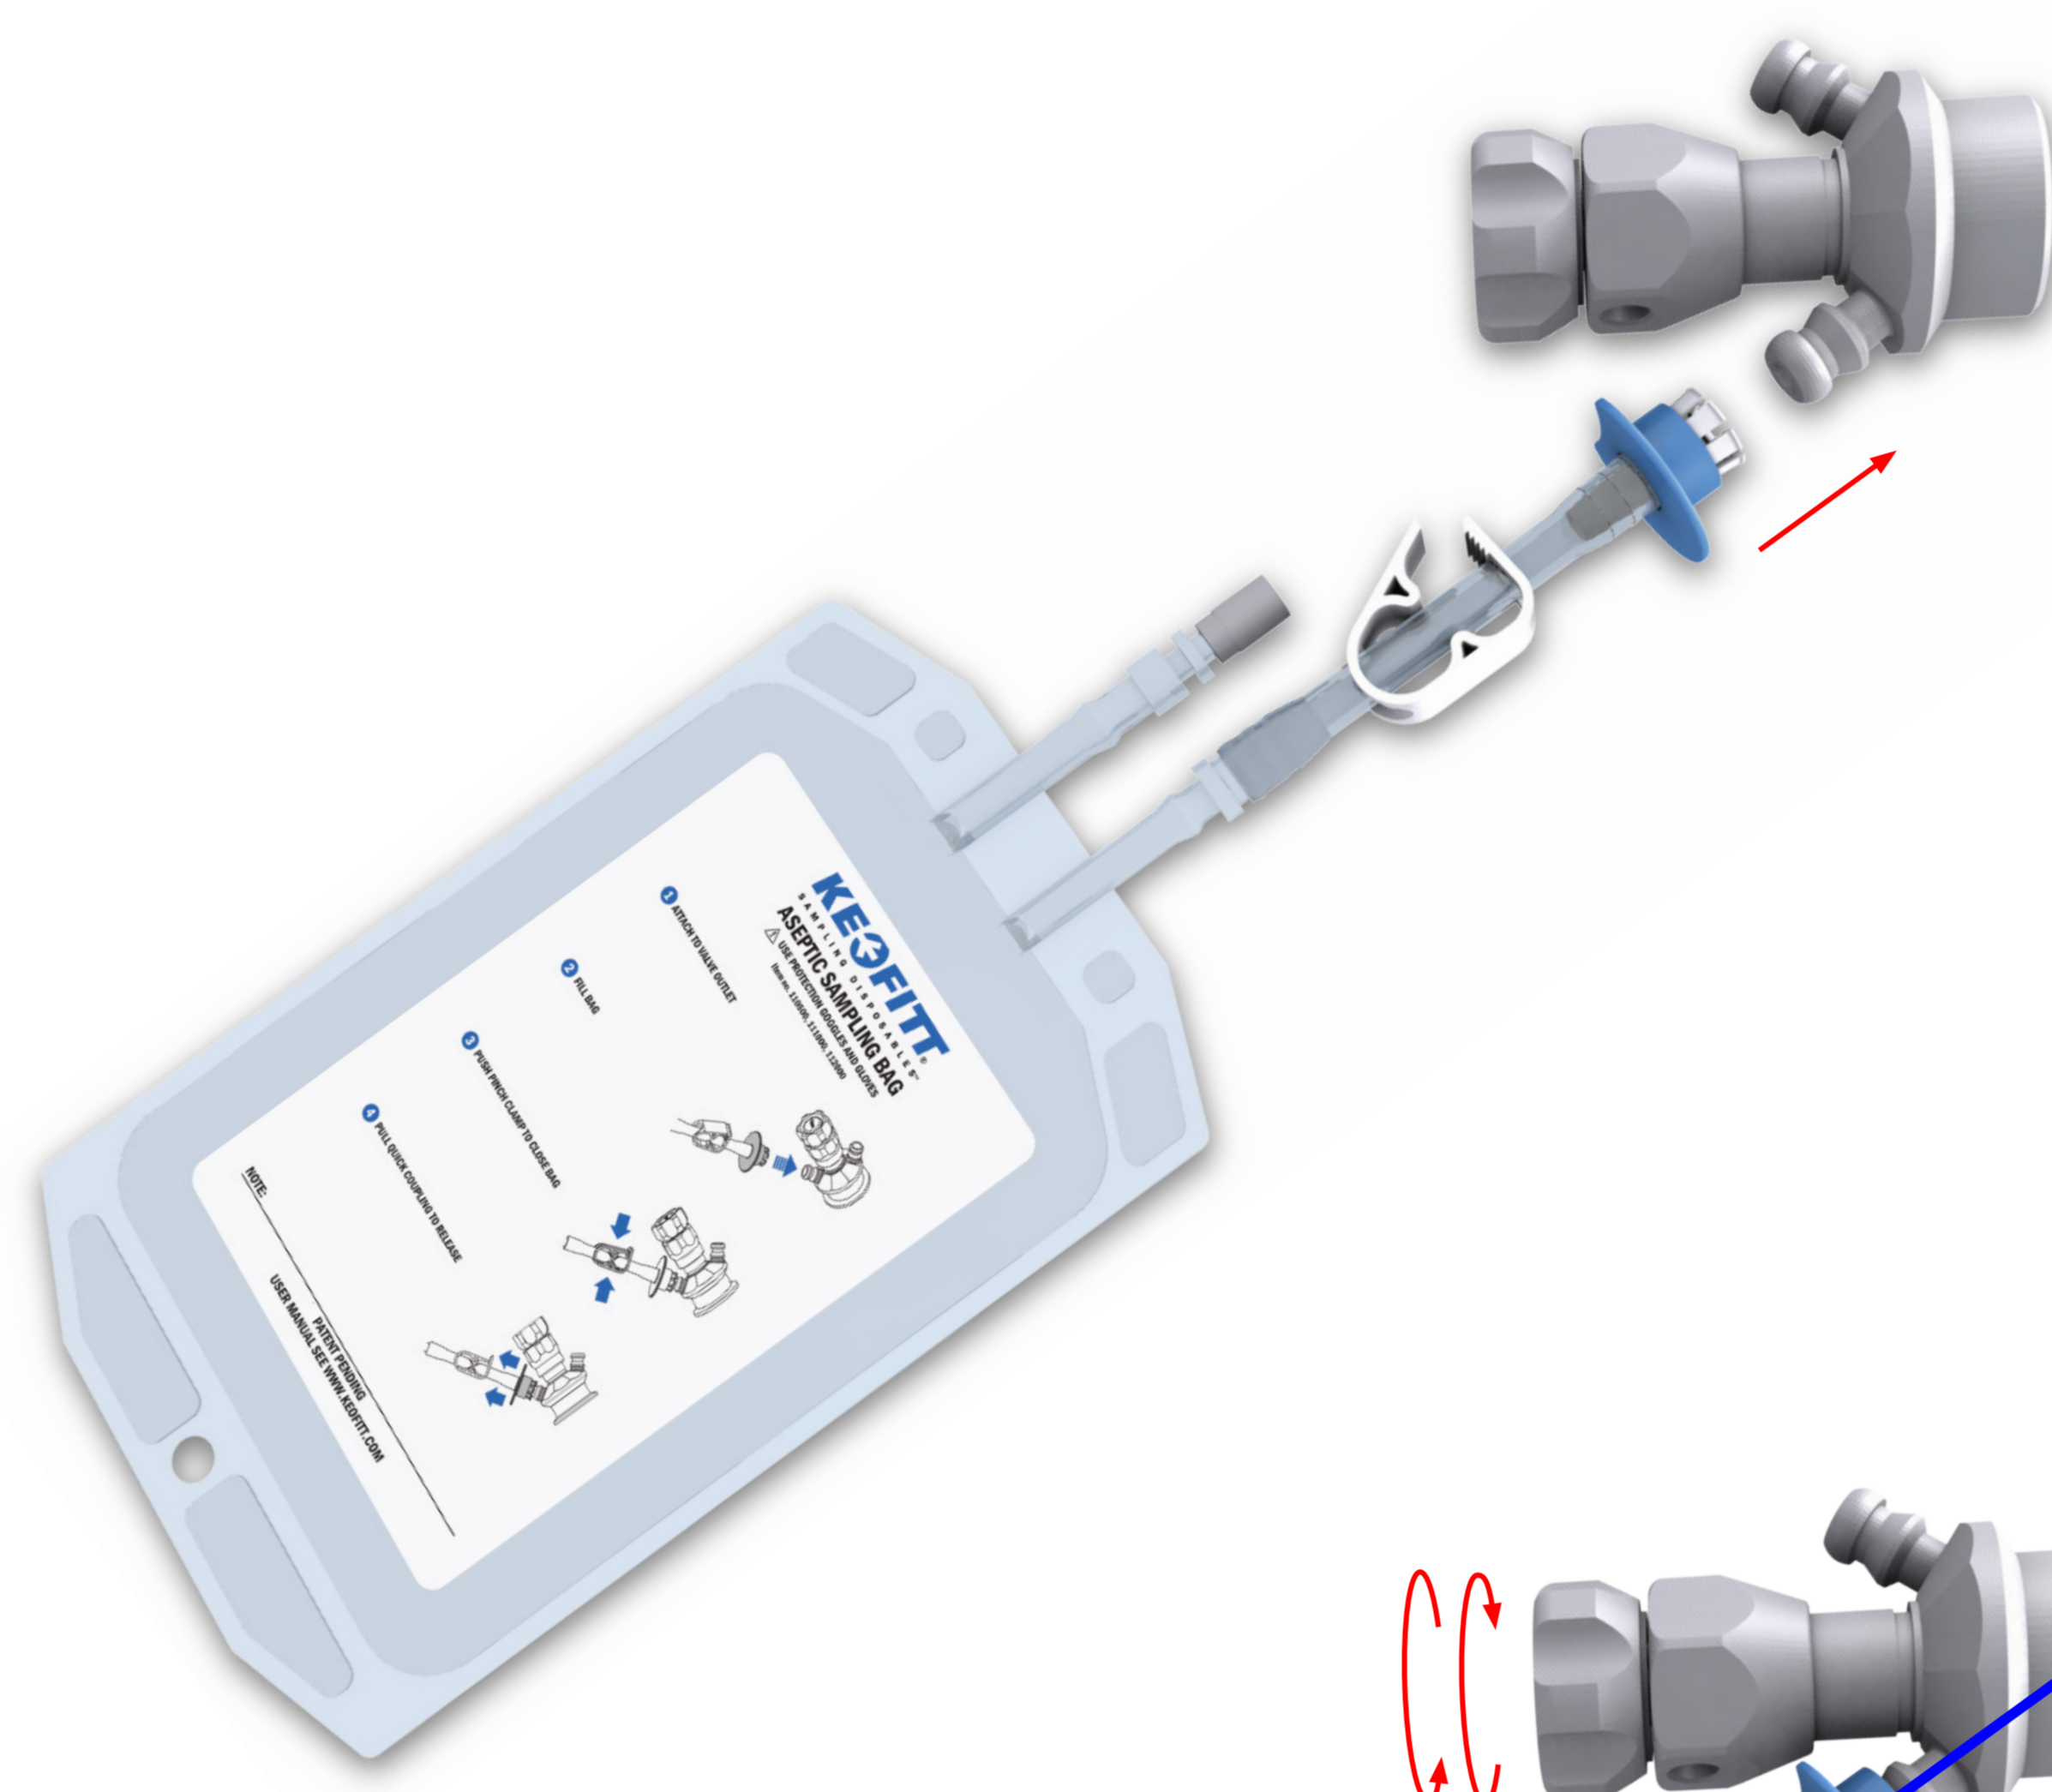

**SINGLE-
USE!**

NEW

**KEOFITT® STERILE
SAMPLING BAG**

**Remove safety foil
Snap fitting onto
sampling valve**

**Open sampling valve and fill bag
Close sampling valve**

Push pinch clamp to close bag

**Unlock fitting
Release sample**

KEOFITT®

WORLD LEADERS IN STERILE SAMPLING™