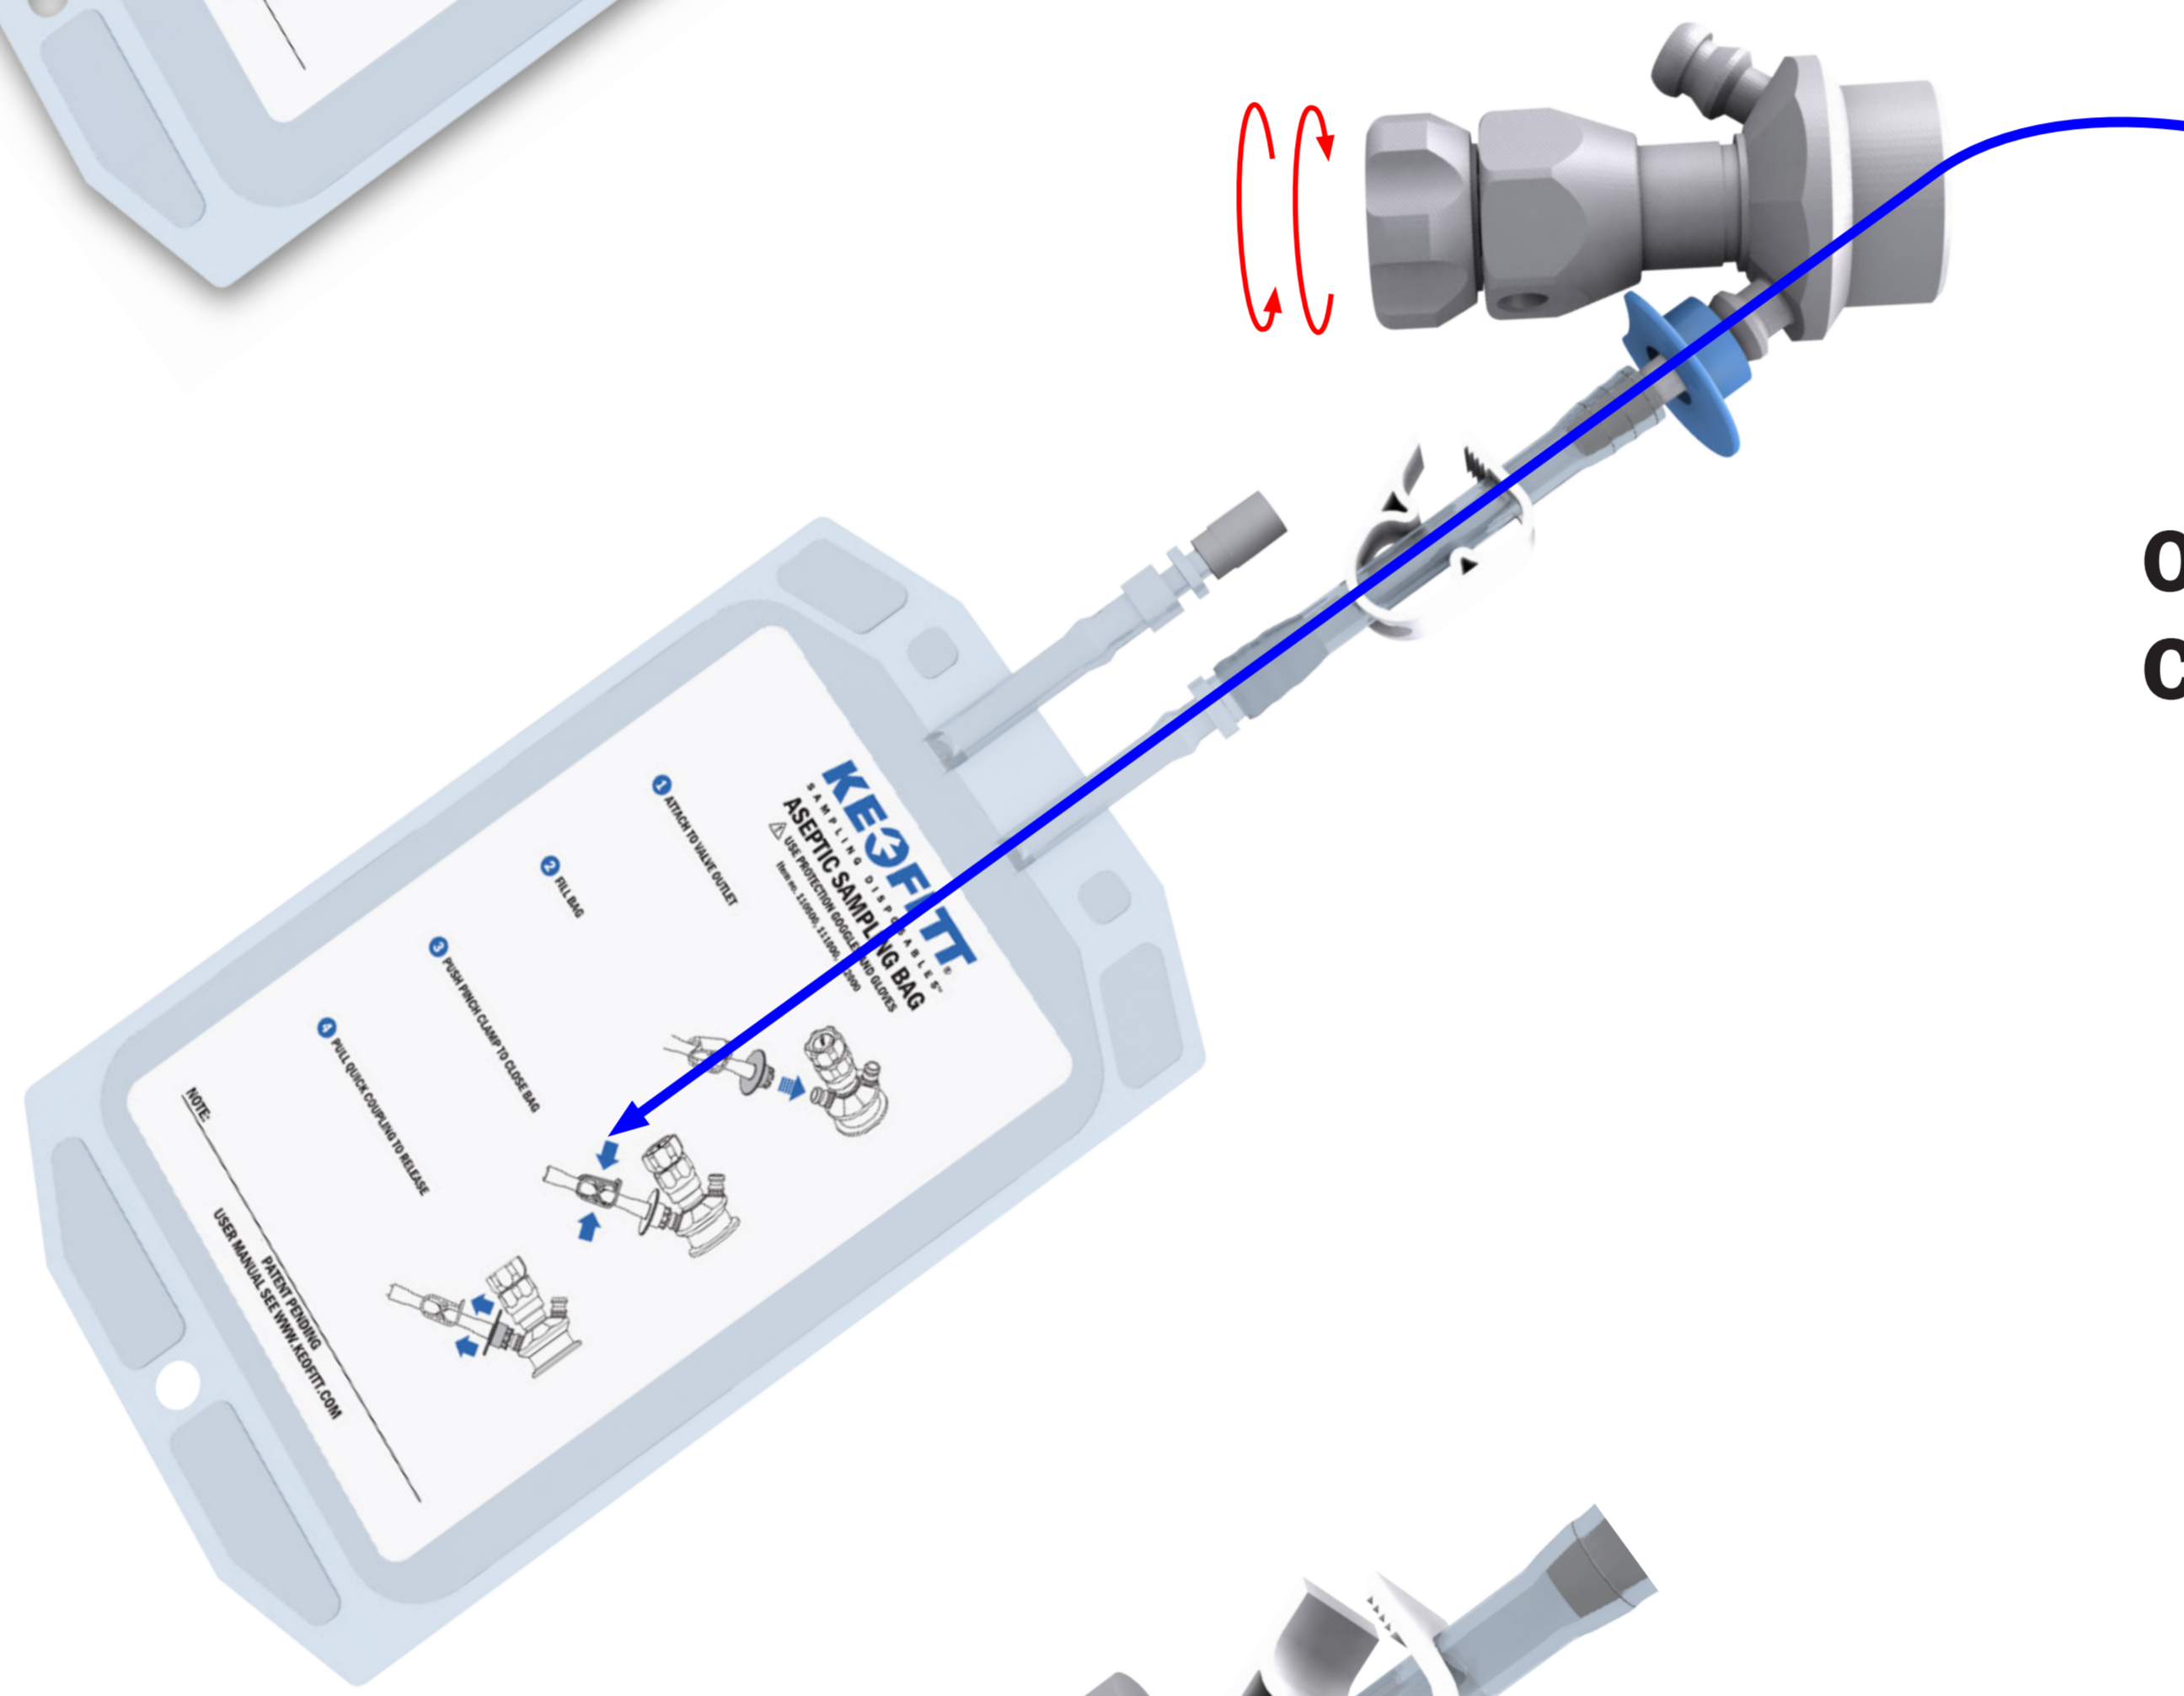

**SINGLE-
USE!**

NEW

**KEOFITT® STERILE
SAMPLING BAG**

**Remove safety foil
Snap fitting onto
sampling valve**

**Open sampling valve and fill bag
Close sampling valve**

Push pinch clamp to close bag

**Unlock fitting
Release sample**