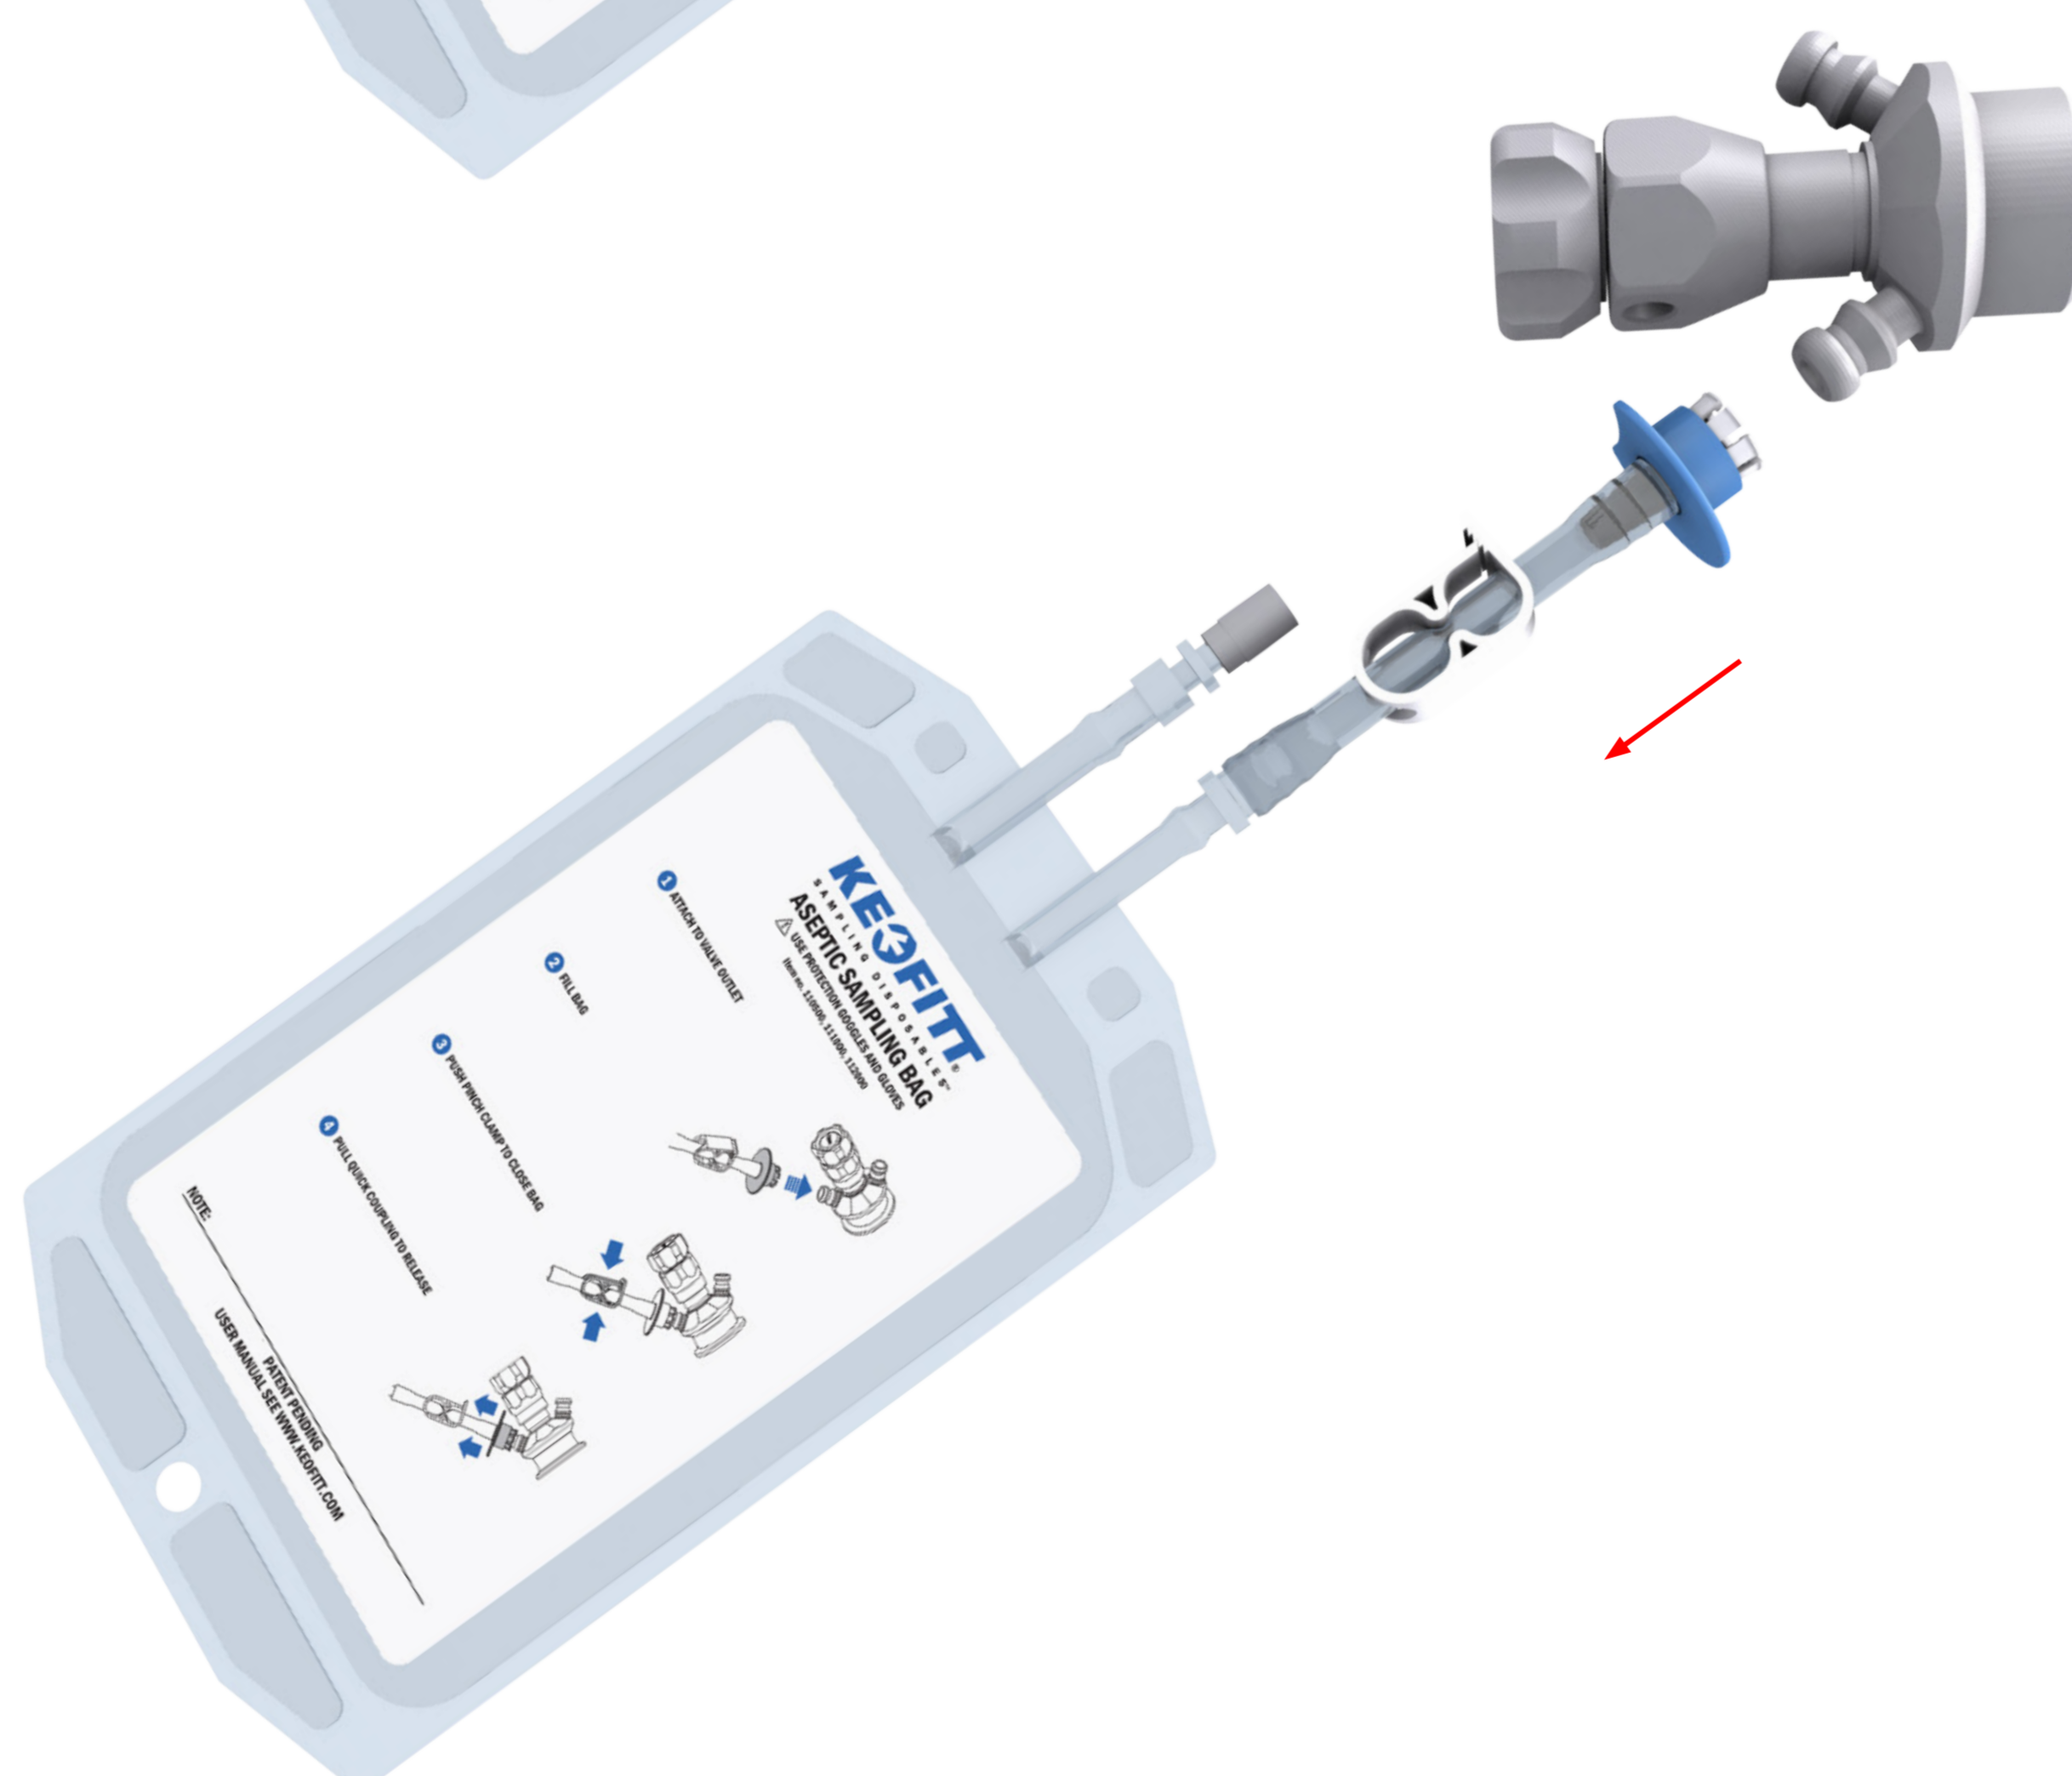

**SINGLE-
USE!**

NEW

**KEOFITT® STERILE
SAMPLING BAG**

**Remove safety foil
Snap fitting onto
sampling valve**

**Open sampling valve and fill bag
Close sampling valve**

Push pinch clamp to close bag

**Unlock fitting
Release sample**